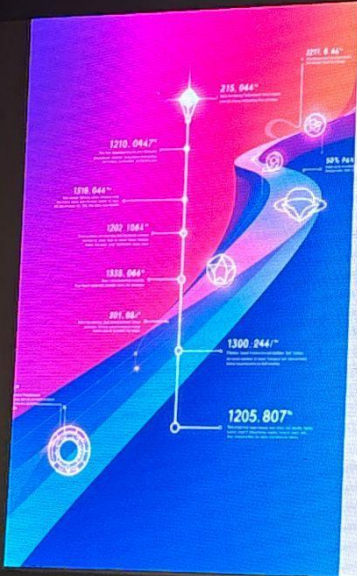

## Innovation & Future Roadmap

Our strategic roadmap includes exciting initiatives to drive customer engagement and expand market reach.

- Personalised Jewellery Line**  
Offering unique, custom-made pieces for enhanced customer value and increased margins.
- Advanced Trend-Mapping System**  
Developing a data-driven system for precise trend forecasting and reduced inventory risk.
- Monthly Subscription**  
Launching a curated subscription service to drive recurring revenue growth.